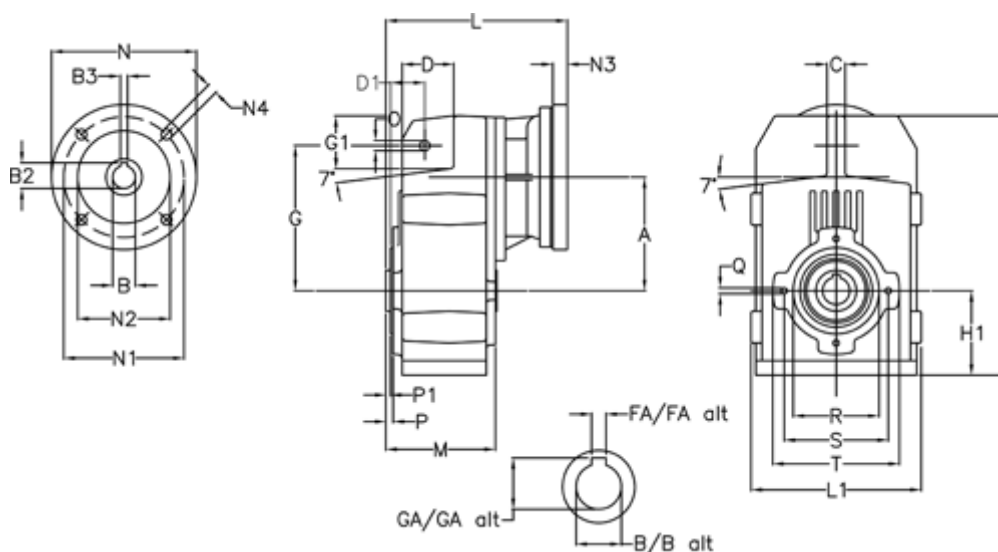

Article number: 29560405154230
 Description: Shaft mounted gear
 A413H40-51,5-P80B5

Measures

A = 175.75	FA = 12	M = 144.0	Q = M12x19
B = 40	G = 218	N = 200	R = 130
B1 = 19	G1 = 97.5	N1 = 165	S = 165
B2 = 21.8	GA = 43.0	N2 = 130	T = 200
B3 = 6	H = 389.0	N4 = M10x20	
C = 16	H1 = 116.0	O = 14	
D = 79.0	L = 265.5	P = 7.5	
D1 = 56.5	L1 = 242	P1 = 3.5	